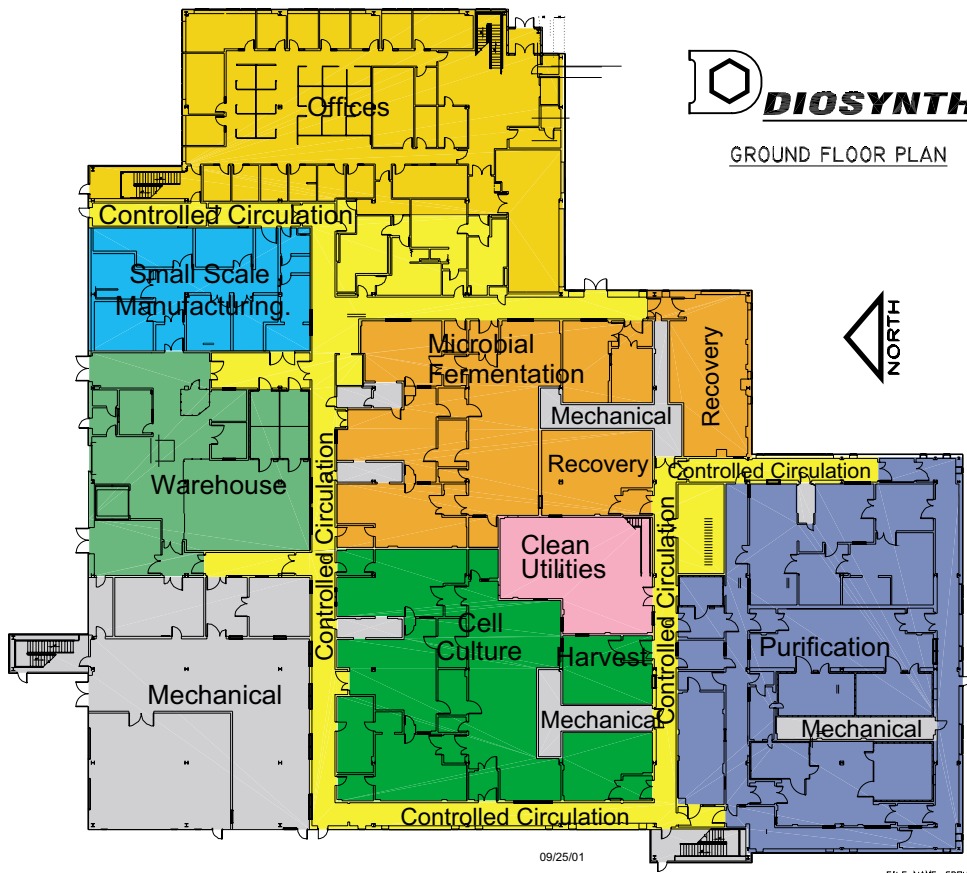

GROUND FLOOR PLAN

09/25/01

FILE NAME: GROUND-FLOOR 8X11.DWG